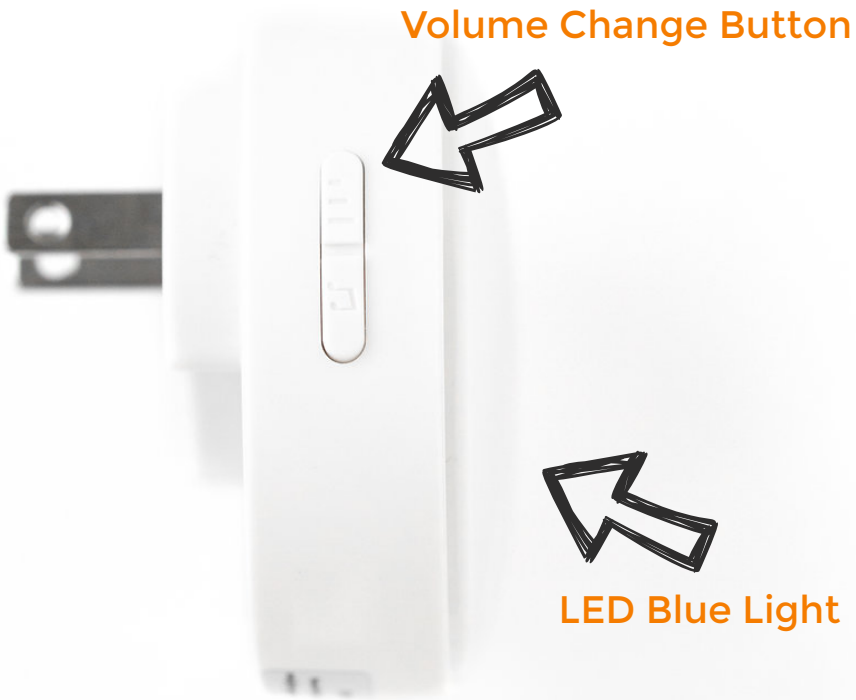

MIGHTY PAW

BY DOG LOVERS. FOR DOG LOVERS.

SYNC INSTRUCTIONS

1. With receiver plugged in press and hold the volume change button (the top button) for 5 seconds.
2. The LED will flash blue - This is now in "sync" mode
3. Press the activator
4. Repeat for multiple activators and/or receivers